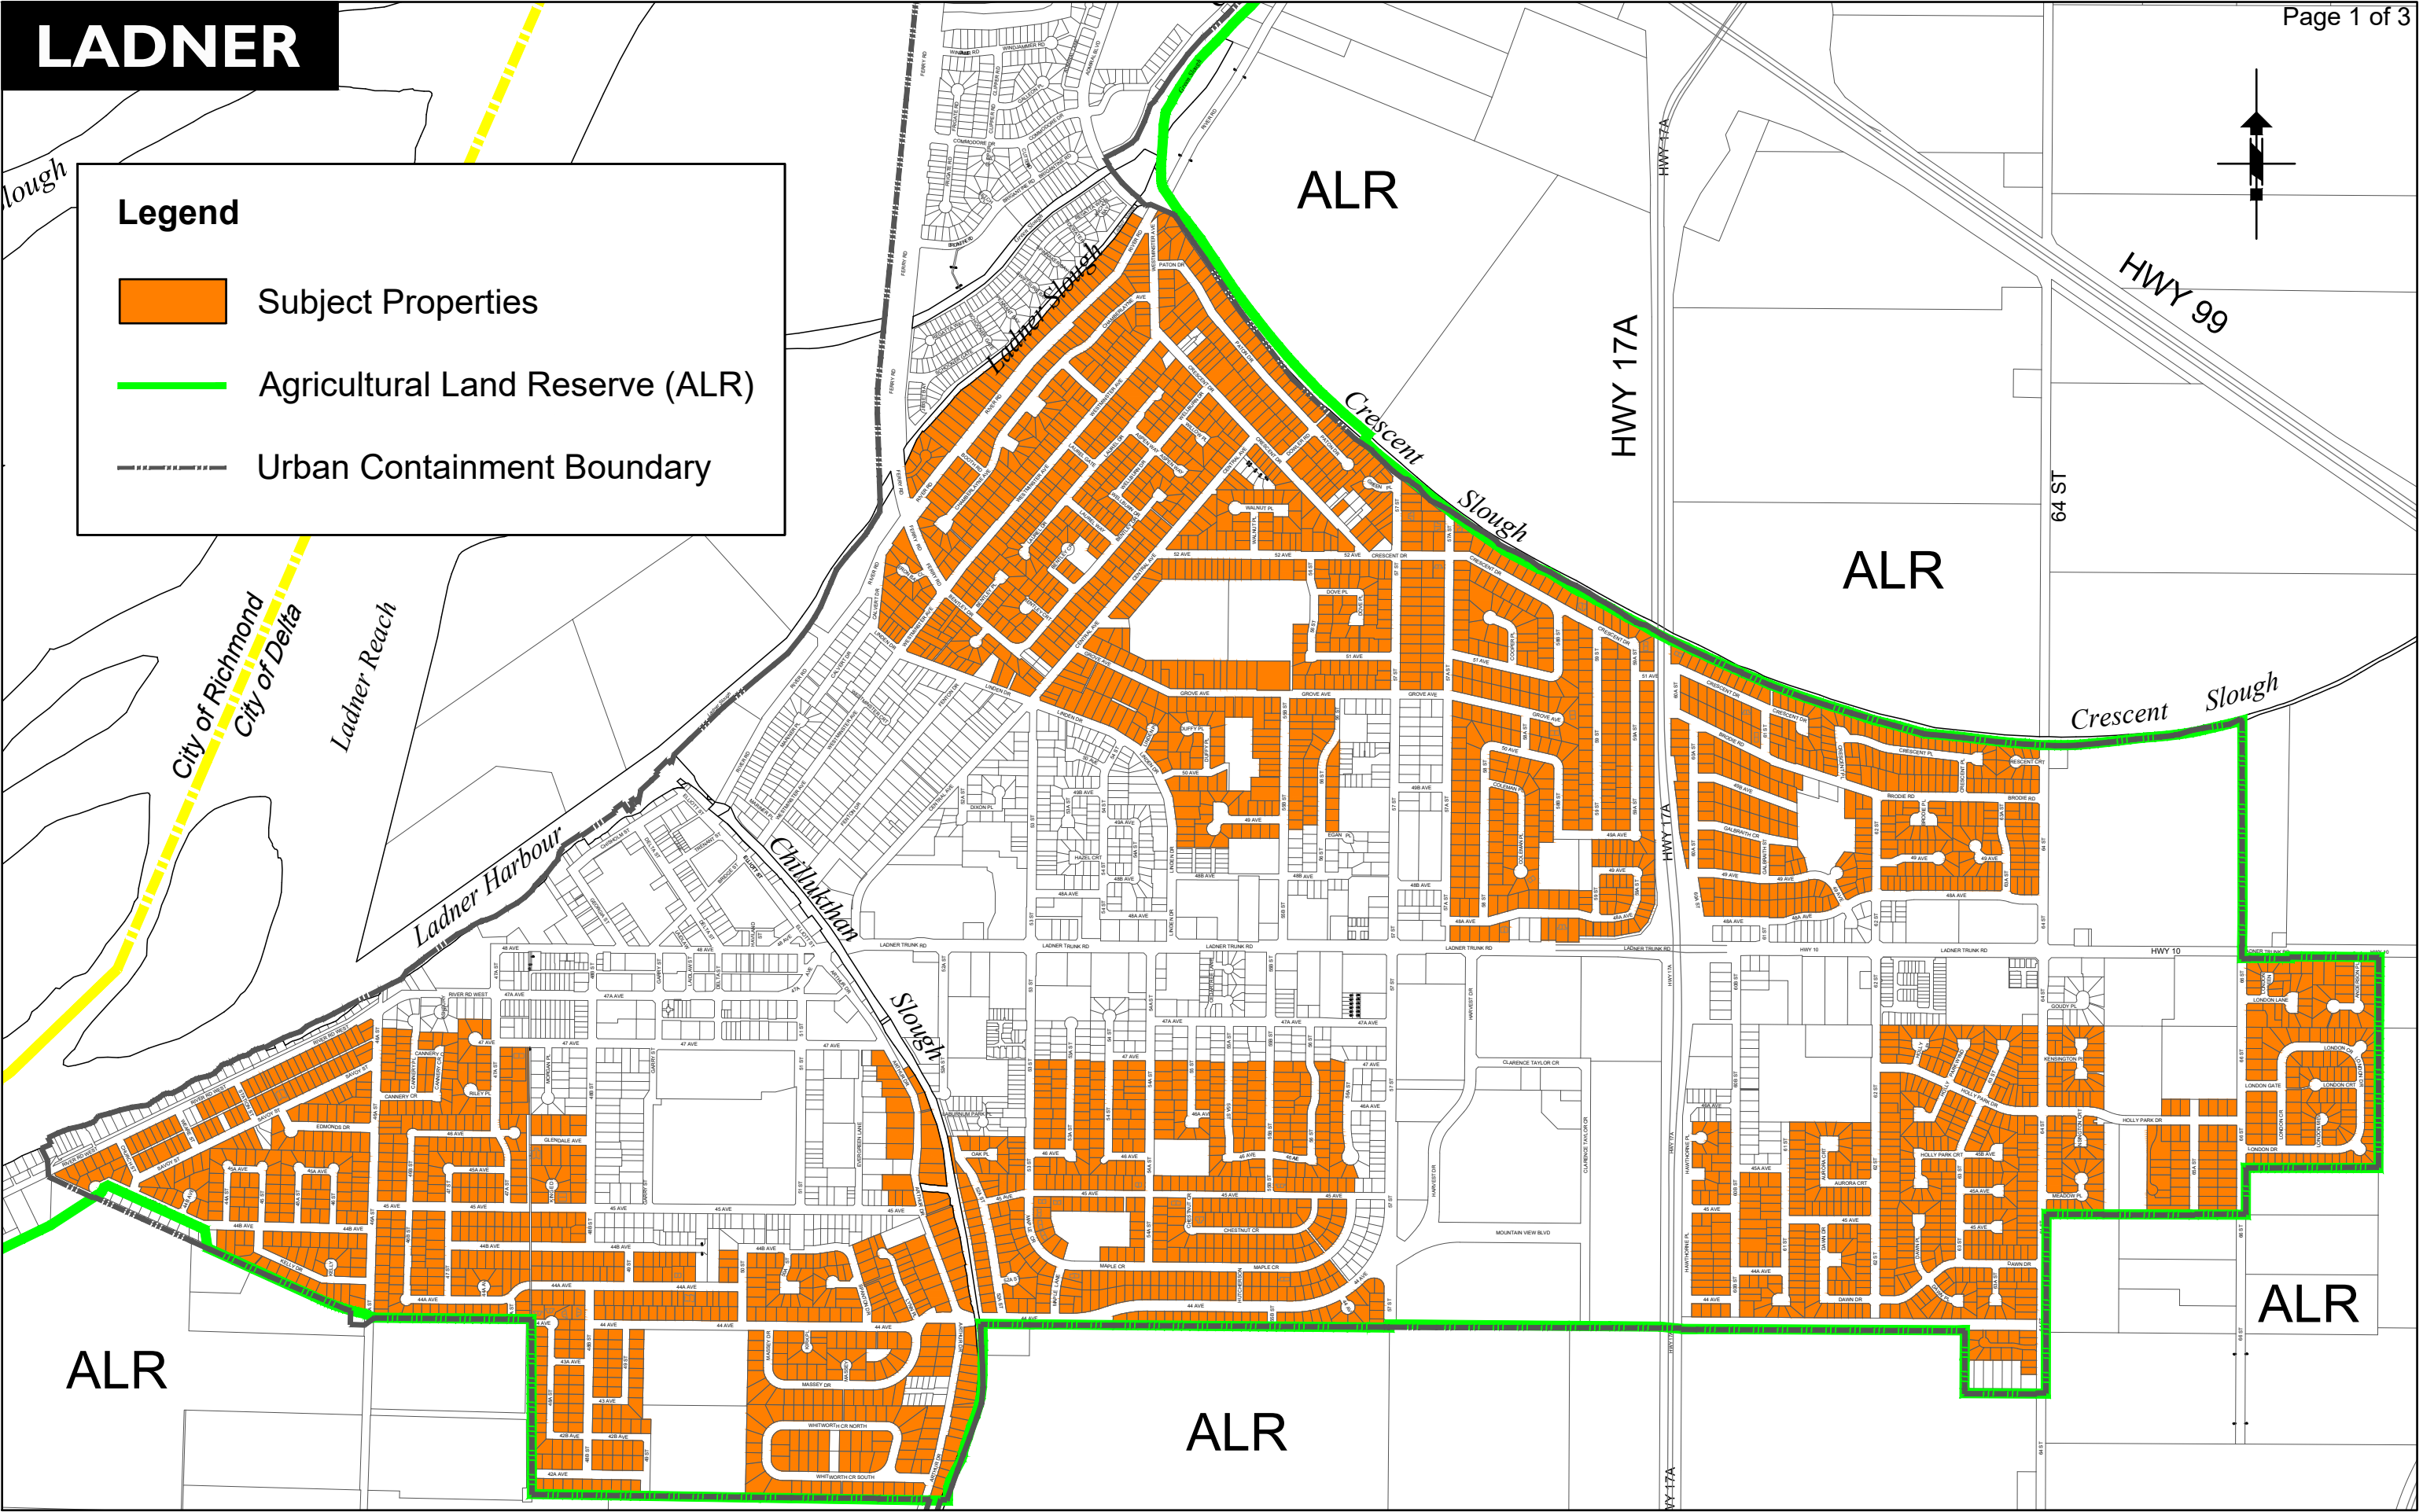

LADNER

Legend

-  Subject Properties
-  Agricultural Land Reserve (ALR)
-  Urban Containment Boundary

ALR

ALR

ALR

ALR

ALR

NORTH DELTA