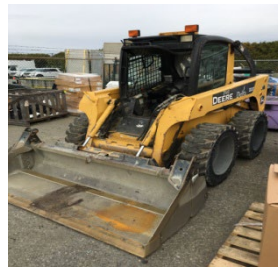

## Snow and Ice Equipment Inventory

6 - 28" snow throwers

3 - Kubota RTV with snow plows & brine units

5 -Ventrac Units with snow plow

2- Brine Trucks

3 - Skid steers

1- Turf tractor with loader bucket cemetery

9 -Tandem axle dump trucks with Sander and belly plows (4 of which also have front mount plows).

1 – brine unit for 2 tonne

6 -2 ton dumps with sanders and front mount plows

2 – Turf tractors with loader bucket