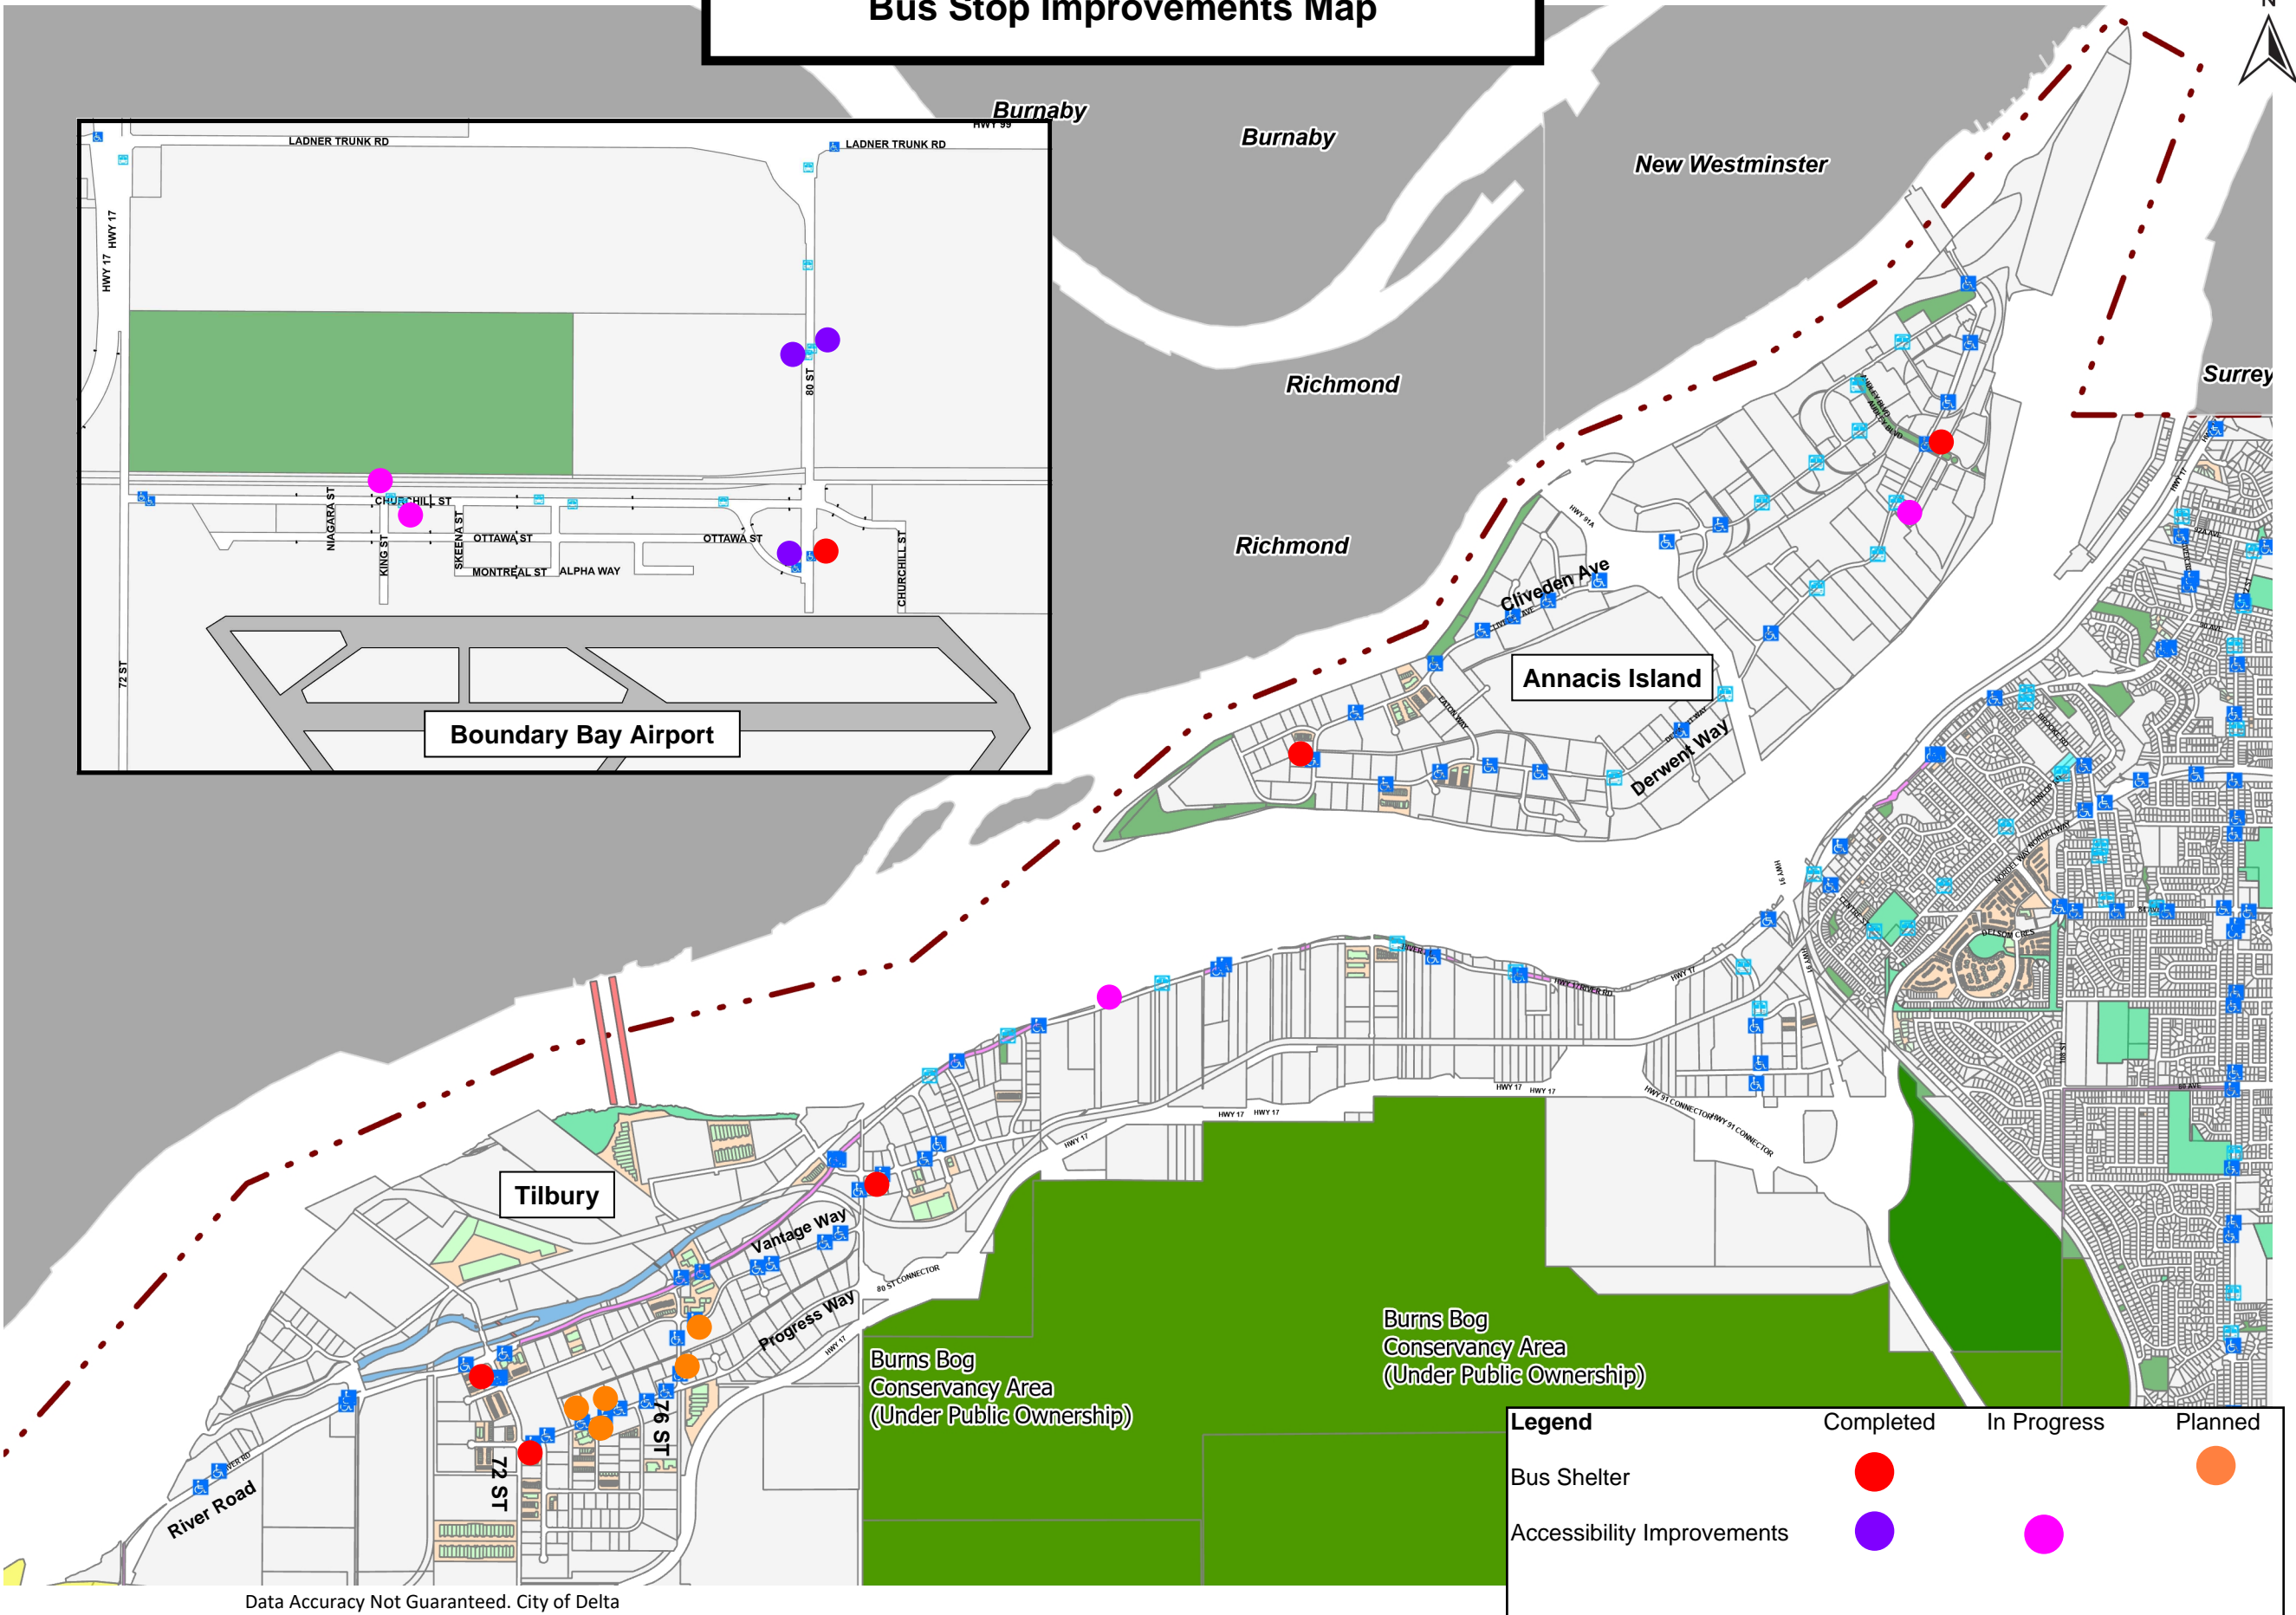

Road Improvements Map

Boundary Bay Airport

| | Completed | In Progress | Planned | Missing |
|----------------------------|-----------|-------------|---------|---------|
| Sidewalk | | | | |
| Cycle Lane | | | | |
| Road / Paving | | | | |
| Crosswalk / Traffic Signal | | | | |

Bus Stop Improvements Map

Data Accuracy Not Guaranteed. City of Delta

Utility Improvements Map

Boundary Bay Airport

Data Accuracy Not Guaranteed. City of Delta

| | Completed | In Progress | Planned |
|---------------------------------|-----------|-------------|---------|
| Water / Pressure Reducing Valve | | | |
| Sanitary / Pump Station | | | |
| Drainage / Pump Station | | | |
| Dike Improvements | | | |