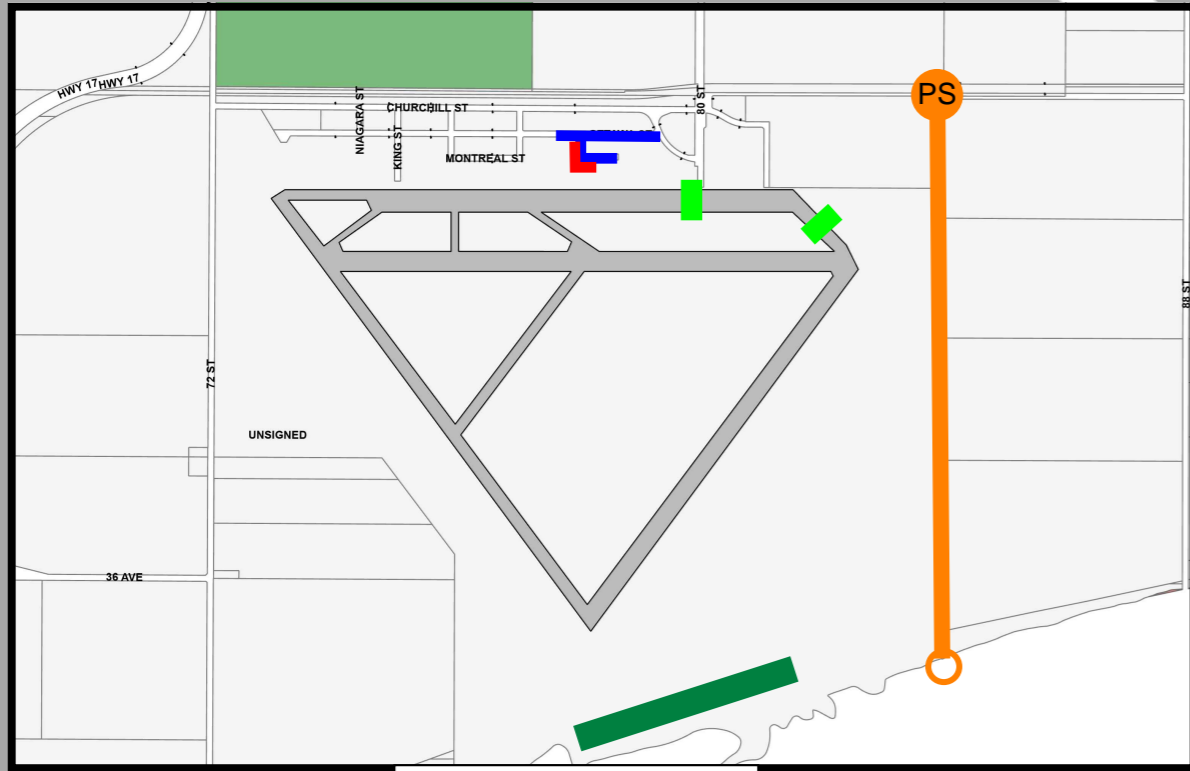

Road Improvements Map

Boundary Bay Airport

| | Completed | In Progress | Planned | Missing |
|----------------------------|-----------|-------------|---------|---------|
| Sidewalk | | | | |
| Cycle Lane | | | | |
| Road / Paving | | | | |
| Crosswalk / Traffic Signal | | | | |

Bus Stop Improvements Map

Data Accuracy Not Guaranteed. City of Delta

Utility Improvements Map

Boundary Bay Airport

Data Accuracy Not Guaranteed. City of Delta

| | Completed | In Progress | Planned |
|---------------------------------|-----------|-------------|---------|
| Water / Pressure Reducing Valve | | | |
| Sanitary / Pump Station | | | |
| Drainage / Pump Station | | | |
| Dike Improvements | | | |