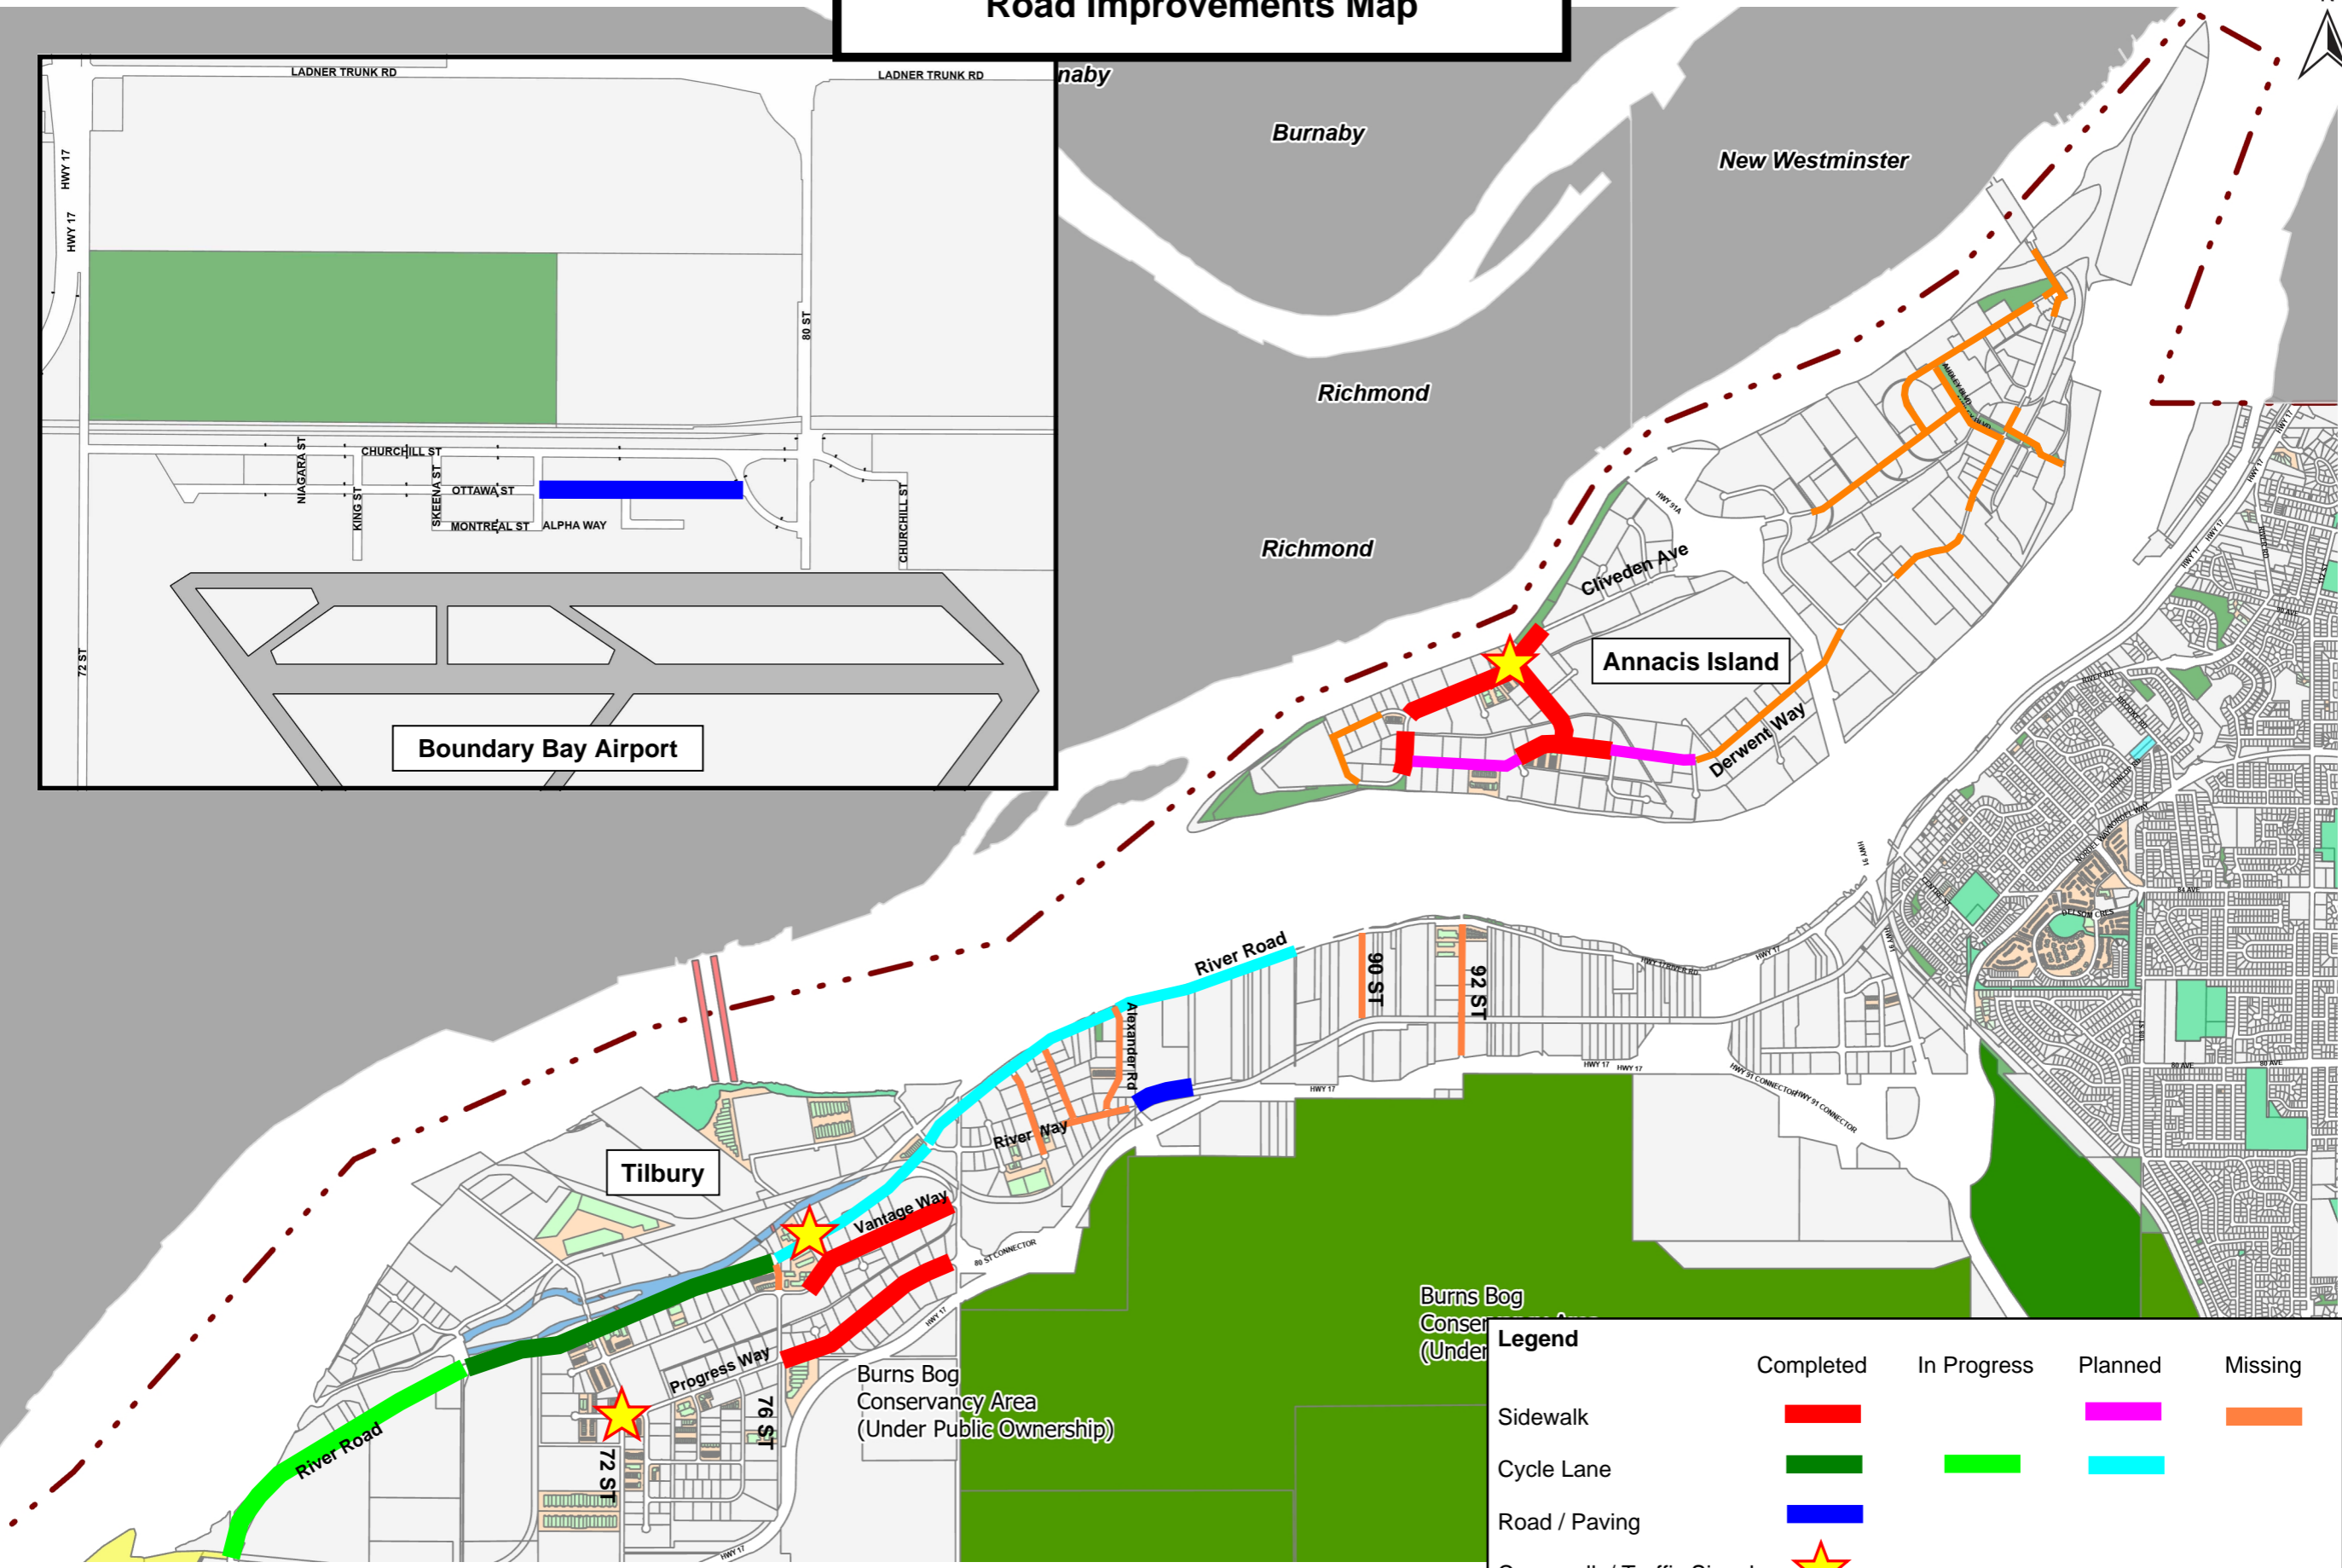

Road Improvements Map

Boundary Bay Airport

| | Completed | In Progress | Planned | Missing |
|----------------------------|-----------|-------------|---------|---------|
| Sidewalk | | | | |
| Cycle Lane | | | | |
| Road / Paving | | | | |
| Crosswalk / Traffic Signal | | | | |

Bus Stop Improvements Map

Data Accuracy Not Guaranteed. City of Delta

Utility Improvements Map

Boundary Bay Airport

Data Accuracy Not Guaranteed. City of Delta

| | Completed | In Progress | Planned |
|---------------------------------|-----------|-------------|---------|
| Water / Pressure Reducing Valve | | | |
| Sanitary / Pump Station | | | |
| Drainage / Pump Station | | | |
| Dike Improvements | | | |