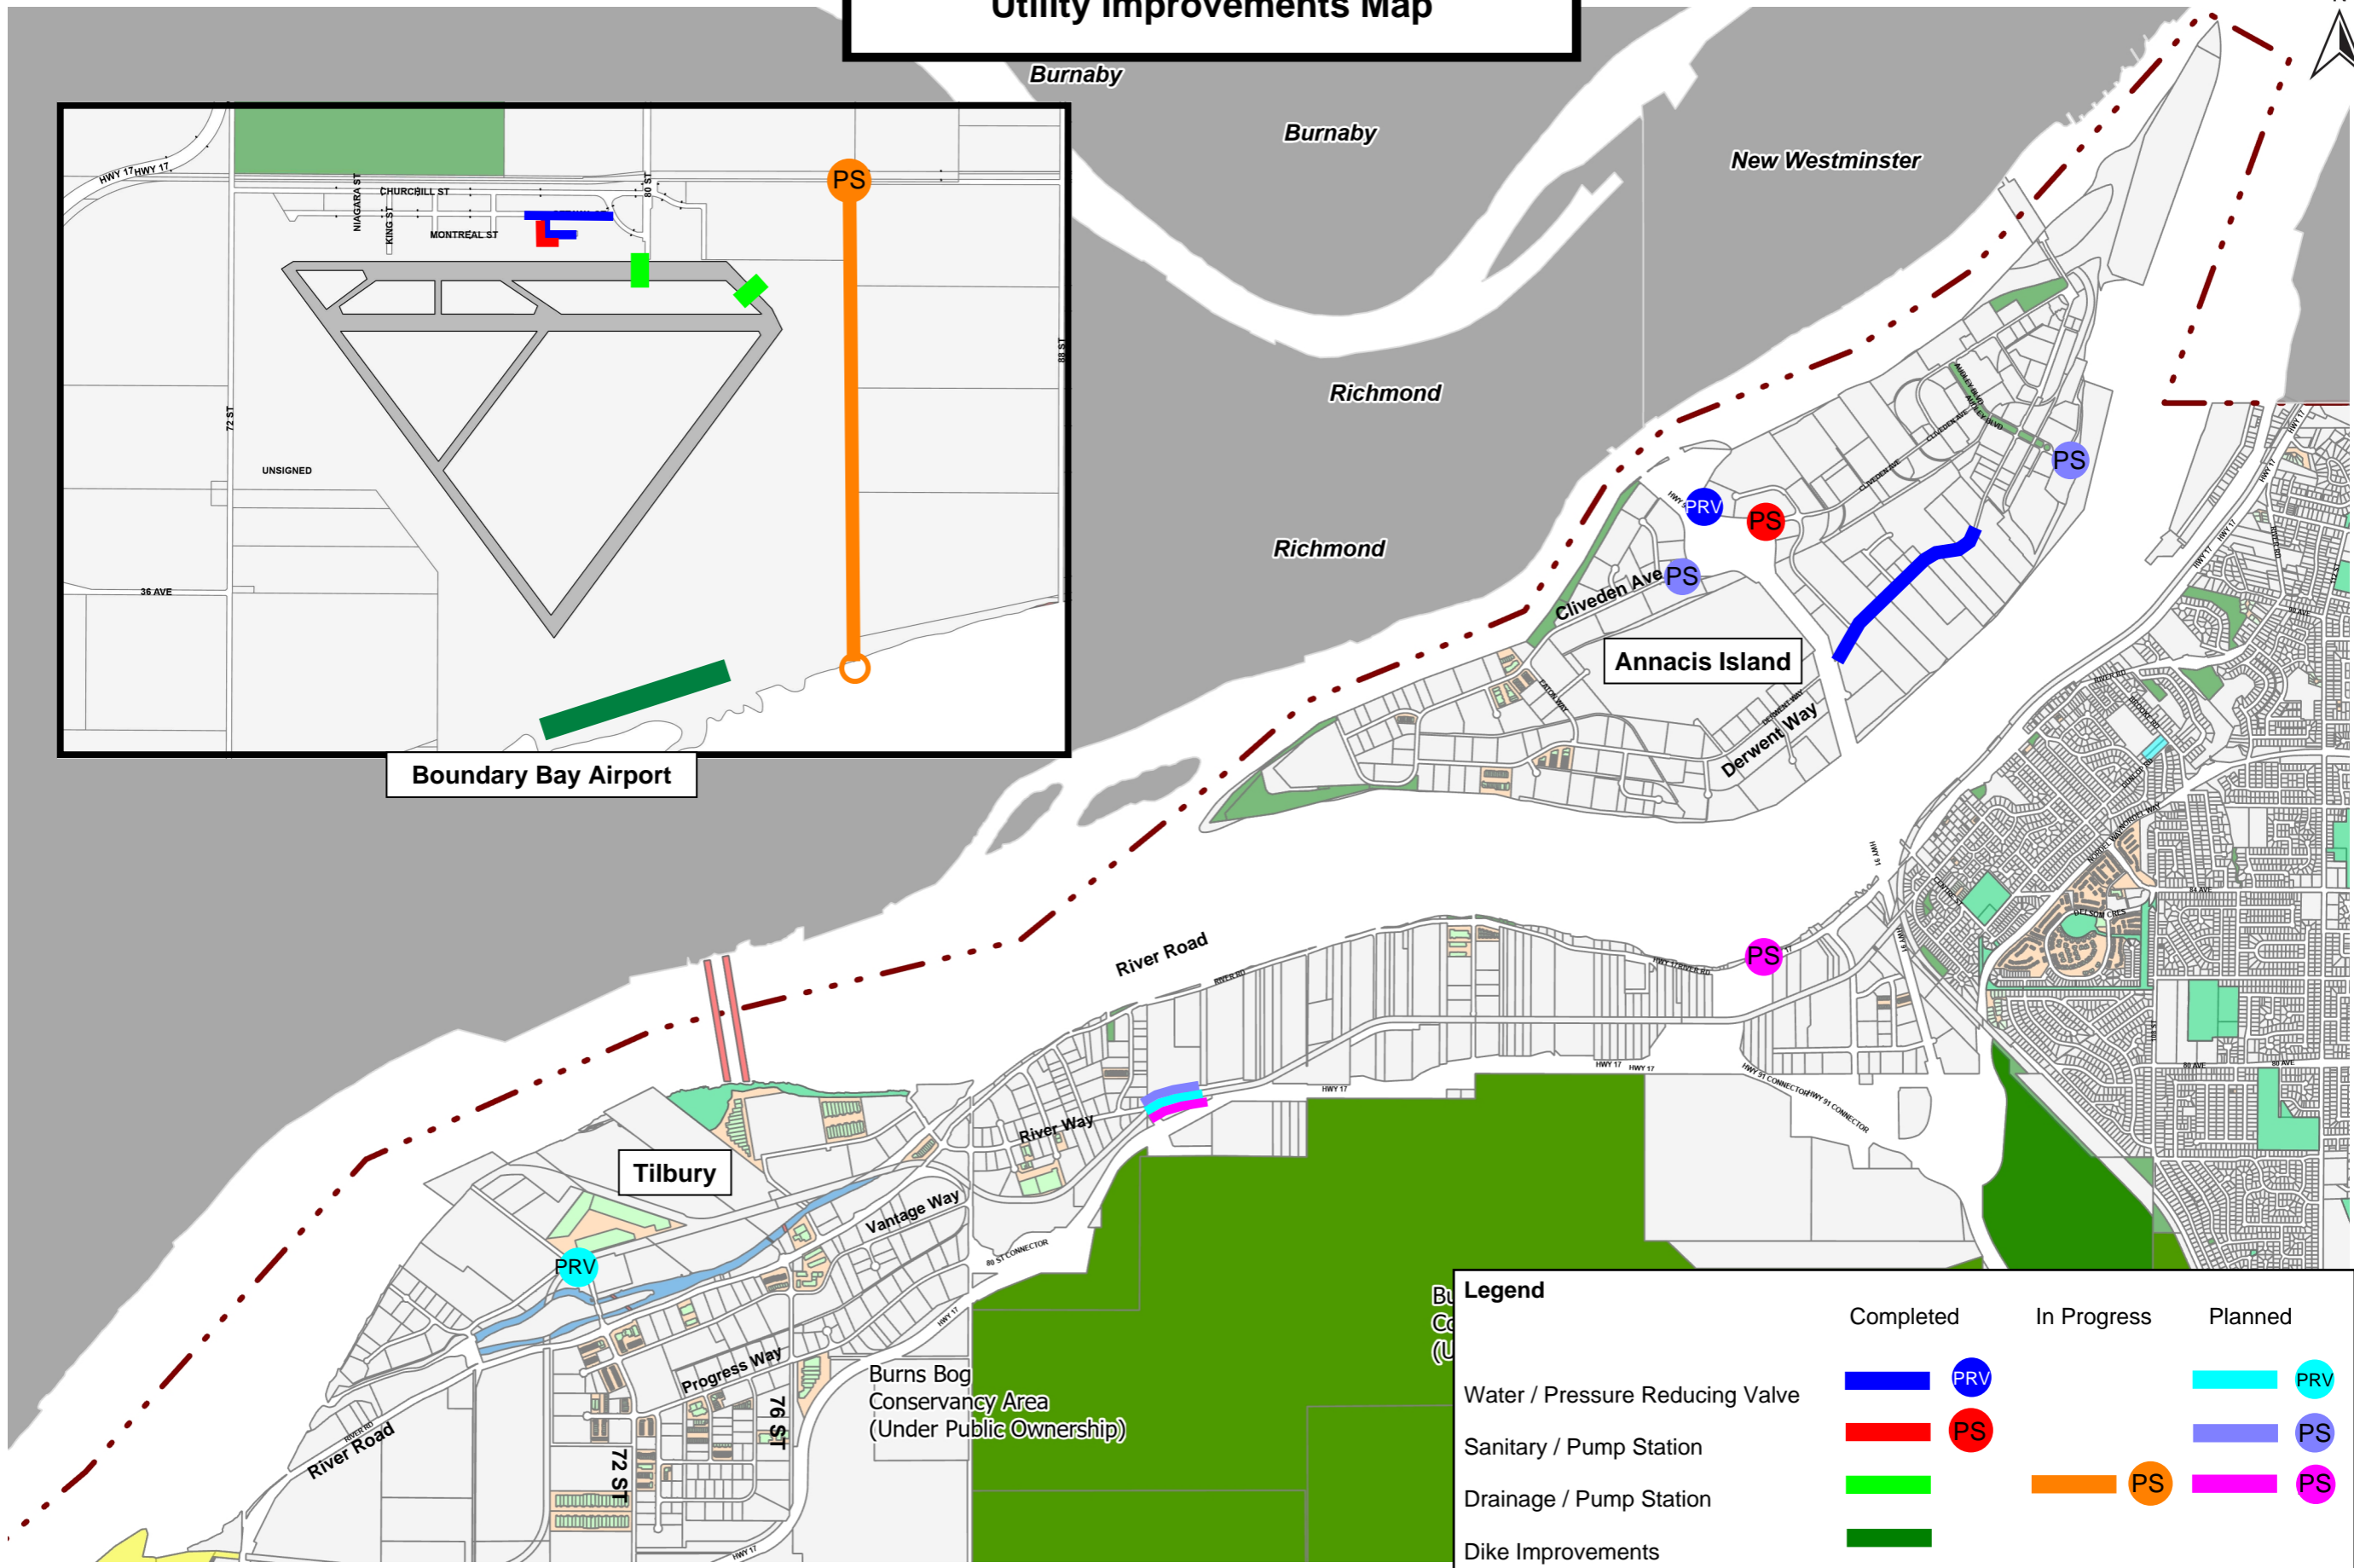

Road Improvements Map

Boundary Bay Airport

| | Completed | In Progress | Planned | Missing |
|----------------------------|-----------|-------------|---------|---------|
| Sidewalk | | | | |
| Cycle Lane | | | | |
| Road / Paving | | | | |
| Crosswalk / Traffic Signal | | | | |

Bus Stop Improvements Map

Data Accuracy Not Guaranteed. City of Delta

Utility Improvements Map

Boundary Bay Airport

Data Accuracy Not Guaranteed. City of Delta

| | Completed | In Progress | Planned |
|---------------------------------|-----------|-------------|---------|
| Water / Pressure Reducing Valve | | | |
| Sanitary / Pump Station | | | |
| Drainage / Pump Station | | | |
| Dike Improvements | | | |